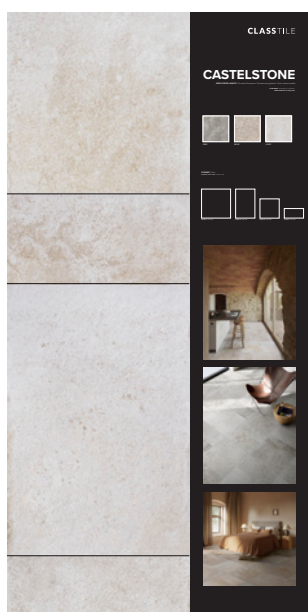

PEZZI SFUSI- LOOSE PCS 60x90 cm

Beige

60x90 20mm

Grey

60x90 20mm

CEBAS000016

PANNELLI SINOTTICI E POSATI 100x200

DISPLAY AND INSTALLED PANEL 100x200 cm